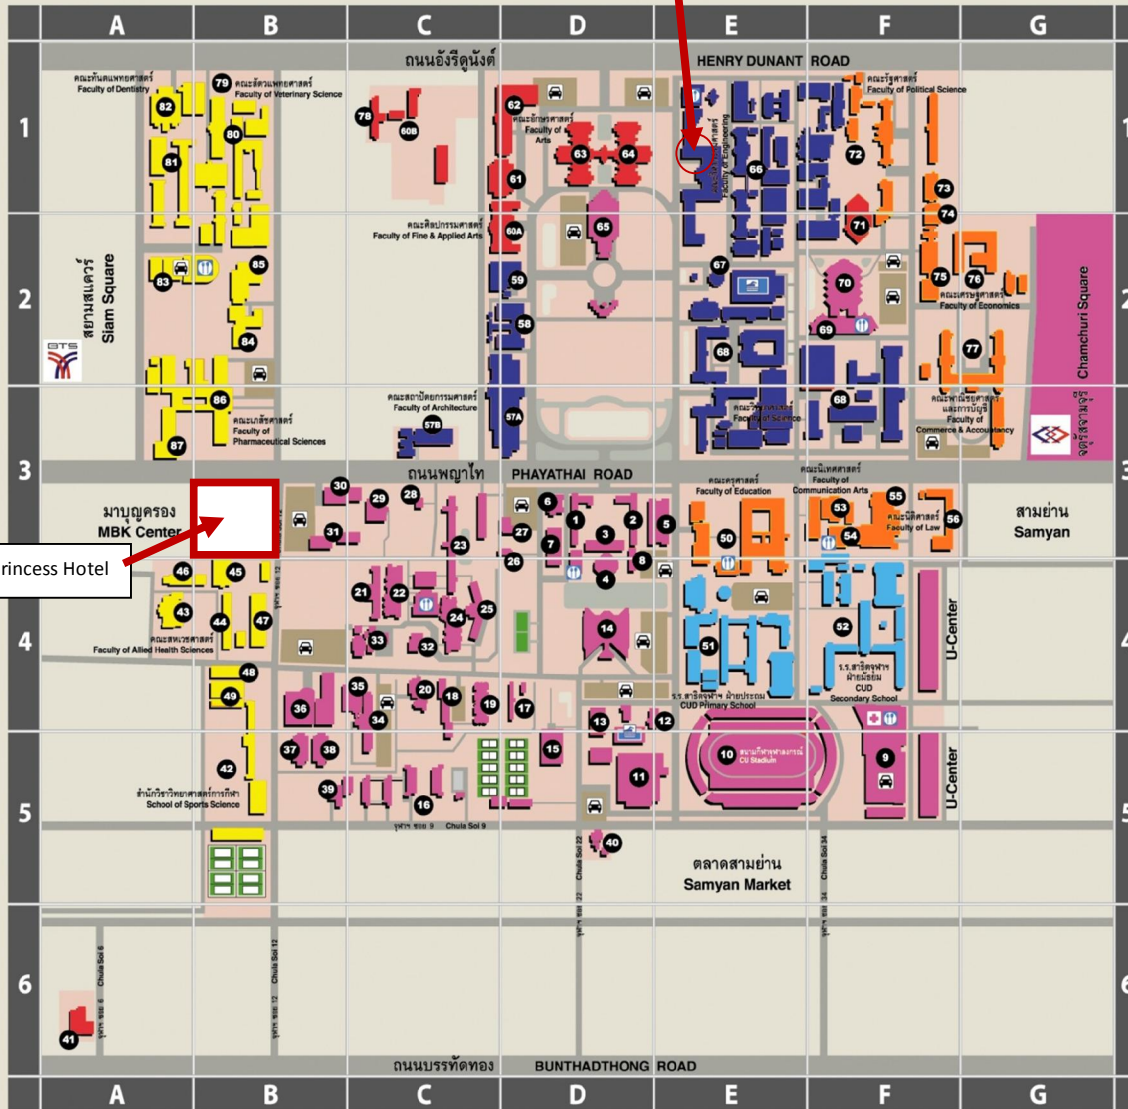

Room 309 on 2nd floor of Building No.3
213

Building	Grid No.	Building	Grid No.
OFFICE OF THE UNIVERSITY		FACULTIES/SCHOOLS/COLLEGES	
Chamchuri 1	D3 1	Graduate College	D4 8
Chamchuri 2	D3 2	Faculty of Allied Health Sciences	B4 47
Office of Information		The Hala Science Center	
Chamchuri 3	D3 3	Faculty of Architecture	D3 57A
Office of Information Technology		Lert Urasayandana Building	C3 57B
CU Press		Wohayakorn Building	C3 57B
Chamchuri 4	D4 4	Faculty of Arts (Maha Vajiravudh Building)	D1 63
Office of Internal Audit		Faculty of Commerce & Accountancy	G2 77
Office of International Affairs		Faculty of Communication Arts	F3 53
Office of President's Executive Secretariat		Faculty of Dentistry	A1 81
Chamchuri 5	E3 5	University Dental Hospital	A1 82
Office of Academic Affairs		(Princess Mother's 93rd Anniversary Building)	
Office of Human Resources Management		Faculty of Education	F2 75
Office of Physical Resources Management		Faculty of Economics	E3 50
Office of Planning & Finance		CU Demonstration Elementary School	E4 51
Chamchuri 8		CU Demonstration Secondary School	F4 52
Office of the Registrar		Faculty of Engineering	E1 66
Chamchuri 9	C3 28	Faculty of Fine & Applied Arts	D2 60A
Center of Academic Testing		FAA Building 3-4	C1 60B
Chamchuri Art Gallery		Faculty of Law (Thep Thawarawad Building)	F3 55
Chamchuri 9	F5 9	Faculty of Pharmaceutical Sciences	B3 86
CU Health Service Center		Community Pharmacy (Deat Sala)	A3 87
CU Savings Cooperative Limited		Faculty of Political Science	F1 72
CU Post Office		Faculty of Science	E2-F3 68
Center for Arts and Culture (Rua N Thai)	C4 33		
Chakrabongse Building	E2 67	Geological Museum	
CU Memorial Center		Mahaumut Building	
Chula Chakrabongse Building	F2 69	Museum of Imaging Technology	
Faculty Club		Natural History Museum	
Faculty Senate		Professor Kasin Suvasthahandu Herbarium Museum	B1 79
Student Affairs		Faculty of Veterinary Science	B1 80
Student Union		Emergency and After-hours Clinic Building	B5 37
Chula Phat 2	B4 44	Petroleum and Petrochemical College	
Chula Phat 4	B4 45	Metallurgy and Material Science Research	
Chula Phat 5	A4 46	School of Sports Science	B5 42
Chula Phat 9	B4 48	Chula Phat Building 7-8	
Chula Phat 10	B4 49		
Chula Wit 1	C1 78	CENTRAL ACADEMIC BUILDING	
CU Alumni Association	B3 30	Borommarachakumart Building	D1 61
CU Auditorium	D2 65	Maha Chulalongkorn Building	D1 62
CU Printing House	D3 7	Mahitathibet Building	G2 76
CU Stadium	E5 10	Petprachanart Building	F3 54
Dhamma Center	D5 15	Sukasa Wathana Building	F3 56
Exhibition Hall	D2 59		
Fitness Center	E4 12	INSTITUTES/CENTER	
Indoor Stadium	D5 11	Chula Unisearch	D5 40
Indoor Stadium 2	D4 13	CU Research Building	B5 38
Maha Chulalongkorn Building	D1 64	Institute Building 2	B2 84
Maha Thararajasonorn Building	D4 14	Institute of Environmental Research	
Center of Academic Resources		Institute of Health Research	
Art Center (7th Floor)		Scientific & Technological Research	
Office of Property Management	D3 6	Equipment Center	
Performance Hall	D2 58	Institute Building 3	B2 85
Ruan Anusack	C3 28	Aquatic Resources Research Institute	
Ruan Chula Narumit	D3 26	College of Public Health	
Plant Nursery	C4 32	Energy Research Institute	
Ruan Phant Racha	D3 27	Institute of Biotechnology & Genetic Engineering	
Sala Phra Keo	F2 70	Institute of Technology for Rural Development	
CU Book Center		Prajadhipok-Rambhaiarni Building	F2 74
Student Cooperative Store		Institute of Asian Studies	
Sasabot Recreation Center	C4 35	Institute of Thai Studies	
Transportation Section	B3 31	Merchant Marine Institute	
Wann Kao Building	B5 39	Prem Purachatra Building	F2 71
		Language Institute	
		Sasa Pathasala	B4 36
RESIDENCE HALLS		Sasin Graduate Institute of	
Champa Student Dormitory	C4 21	Business Administration	
Changsi Student Dormitory	C4 22	Somdet Phra Sinagarnindra	A4 43
Chuan Chom Dormitory	C3 23	Borommaratchachonnani	
Chula Niwat Staff Residence Hall 1-4	C5 16	100th Anniversary Health Science Center	
Chula Niwat Staff Residence Hall 1	D4 17	Vasudhakhorn Building	F1 73
Chula Niwat Staff Residence Hall 3	C4 18	Institute of Population Studies	
Phai Son Student Dormitory	C4 24	Institute of Social Research	
Phai Tan Student Dormitory	C4 25	Withayakul Building	A2 83
Sasa Nives (Sasa International House)	C4 20	CU Book Center	
Sukait Niwet International House	A6 41	CU Intellectual Property Institute	
Withayanwet	C4 19	Withayaphattana Building	
		Center of Continuing Education	
		CU Radio Station	C4 34